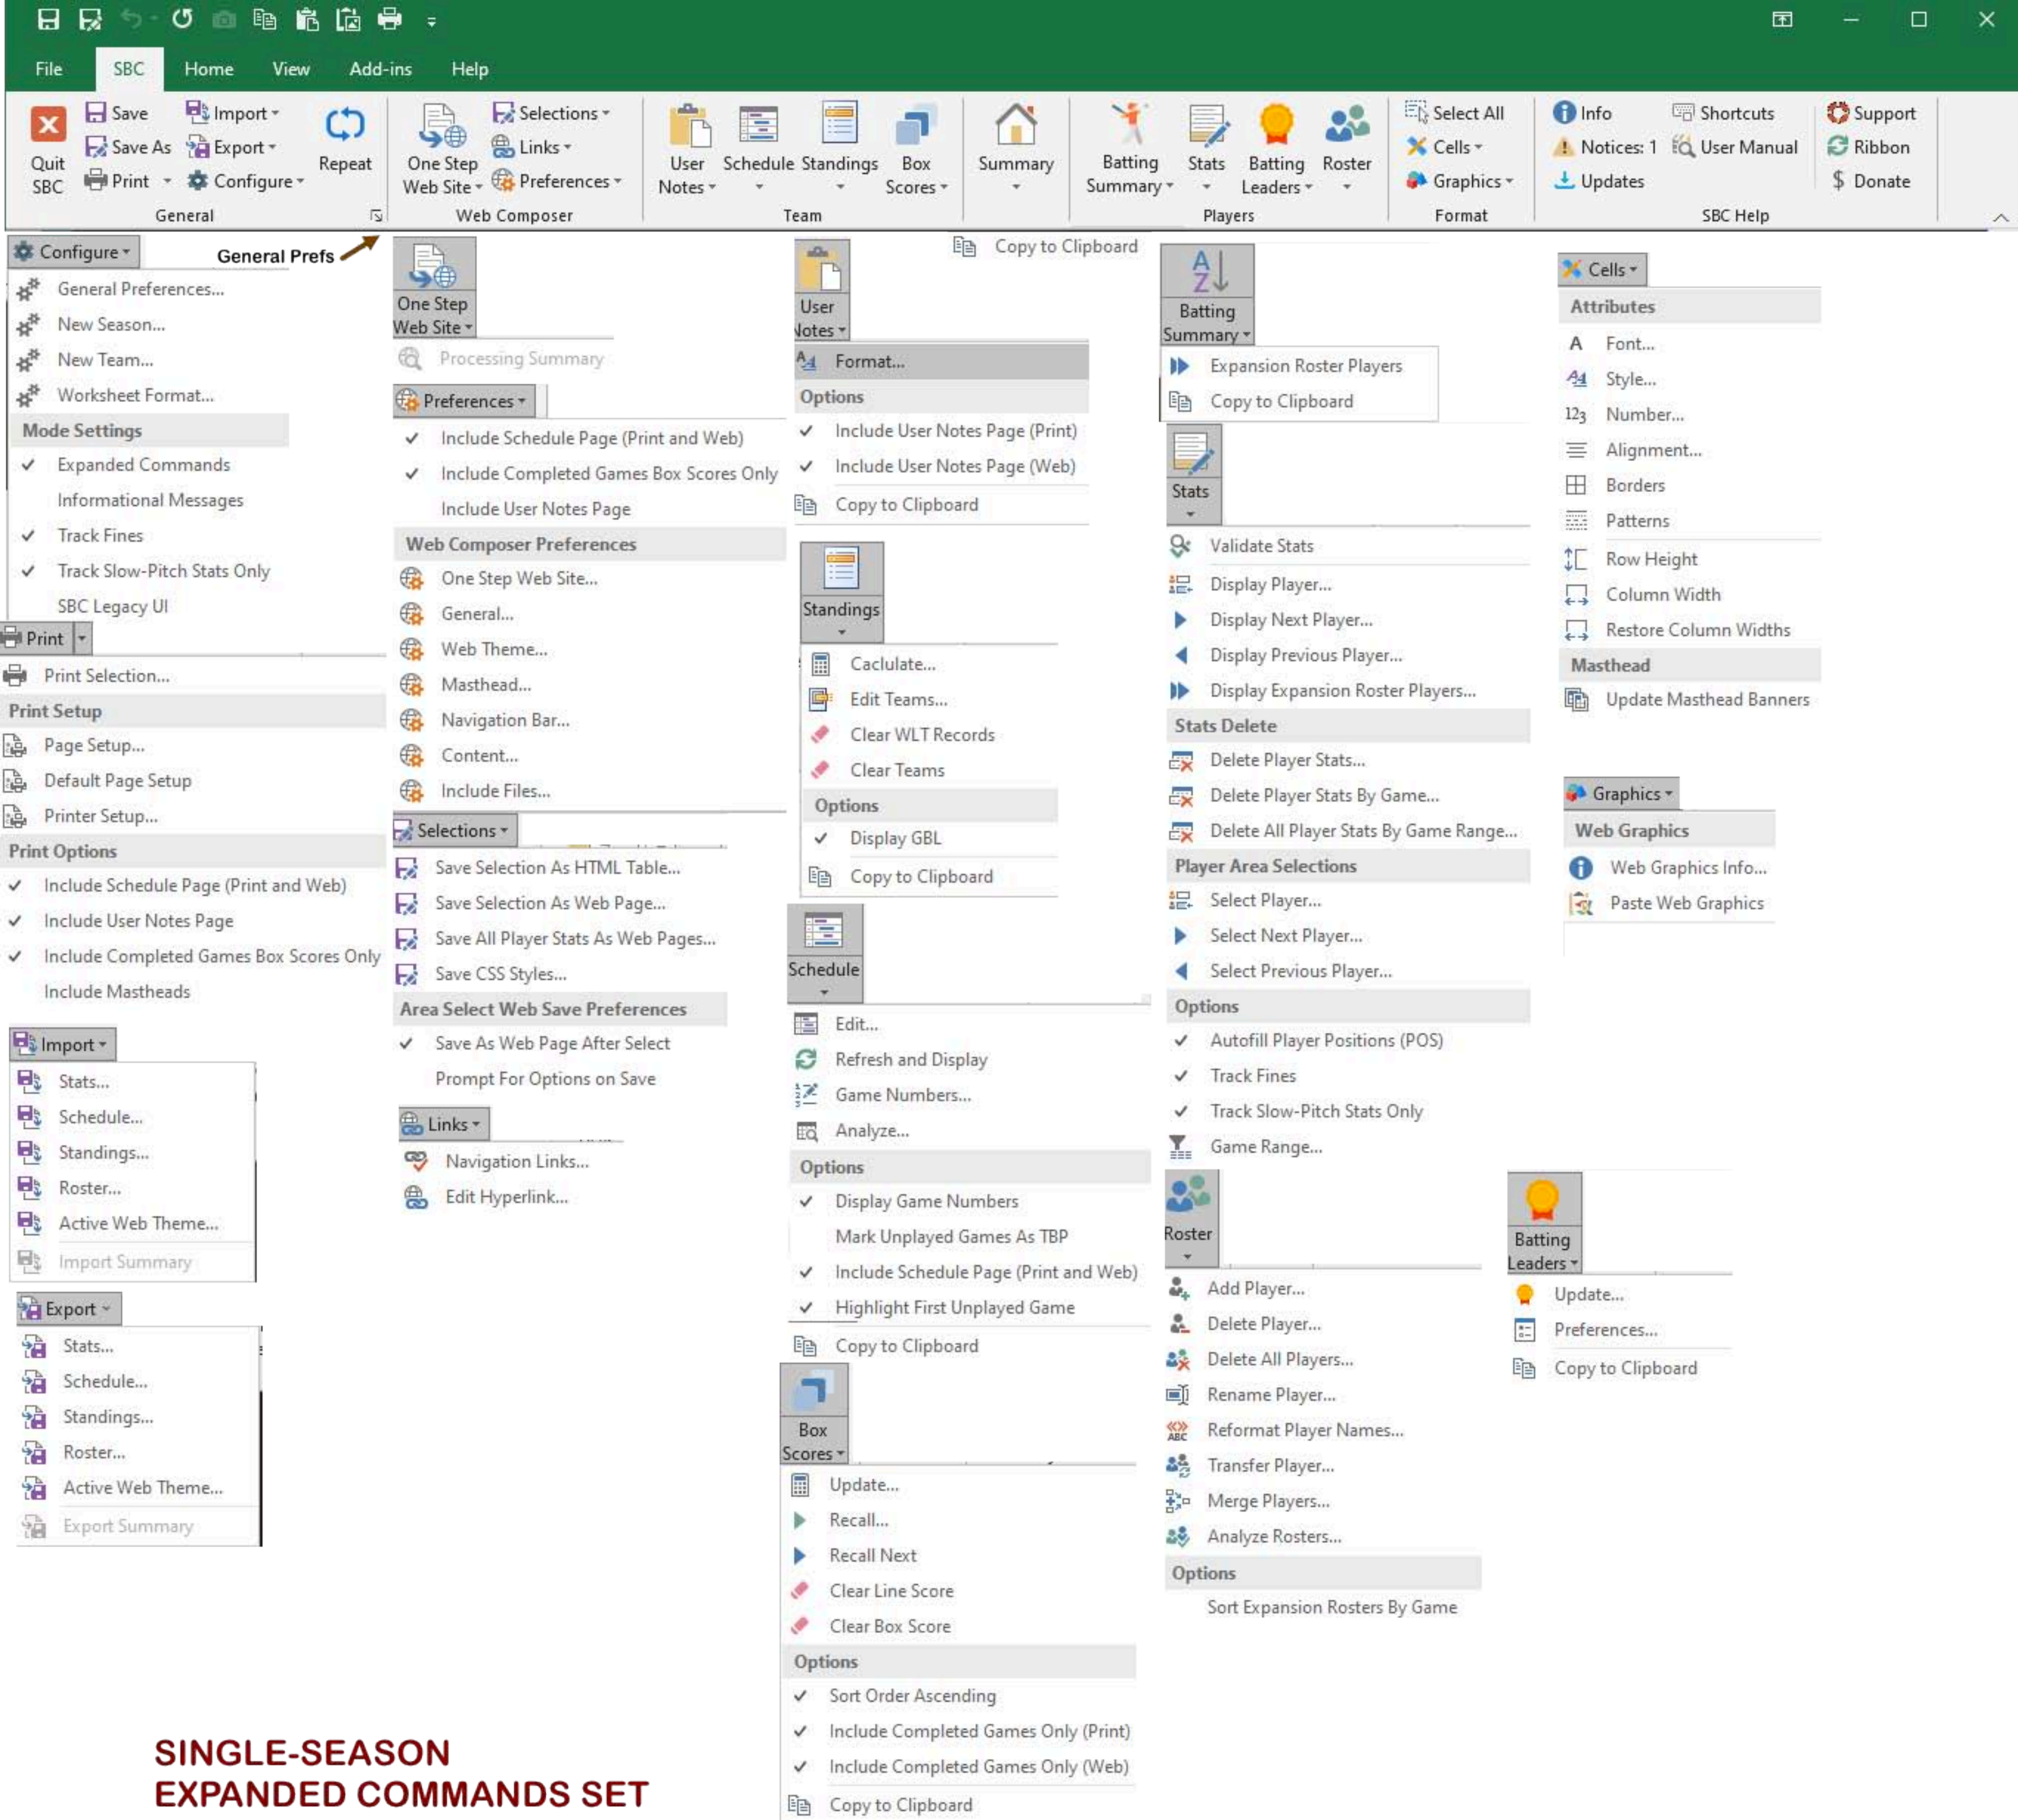

**SINGLE-SEASON
EXPANDED COMMANDS SET**