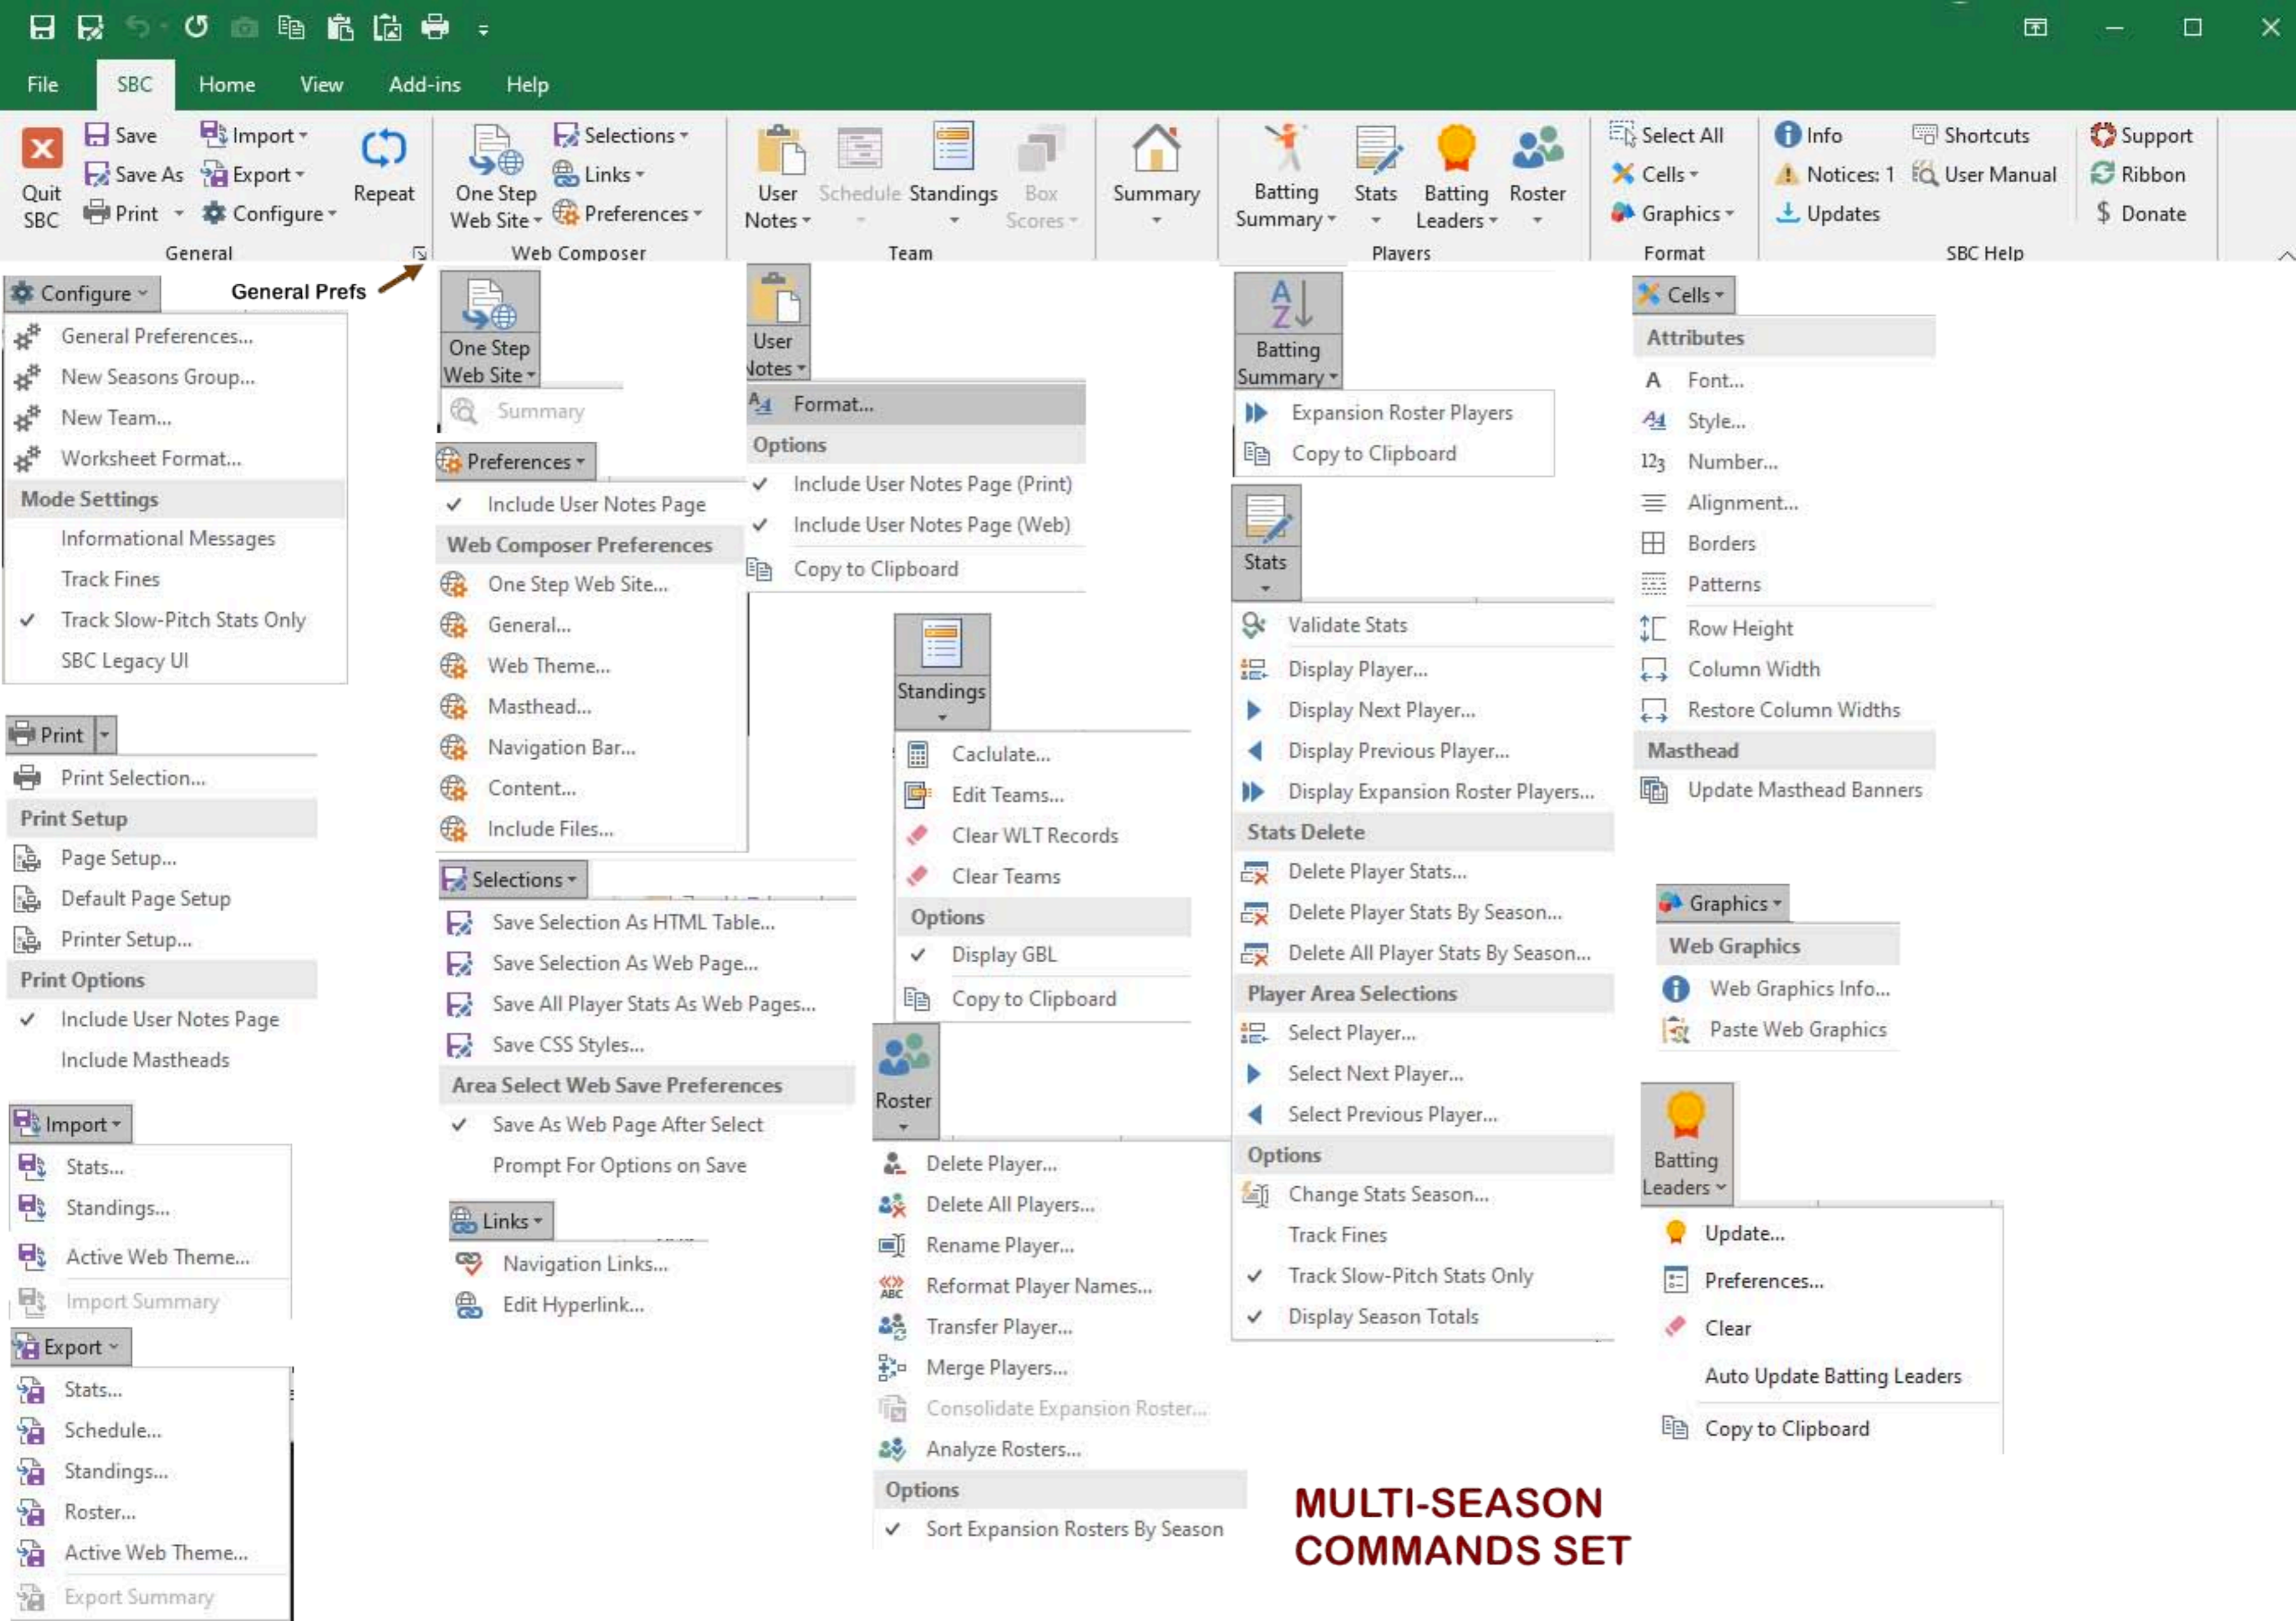

**MULTI-SEASON
COMMANDS SET**