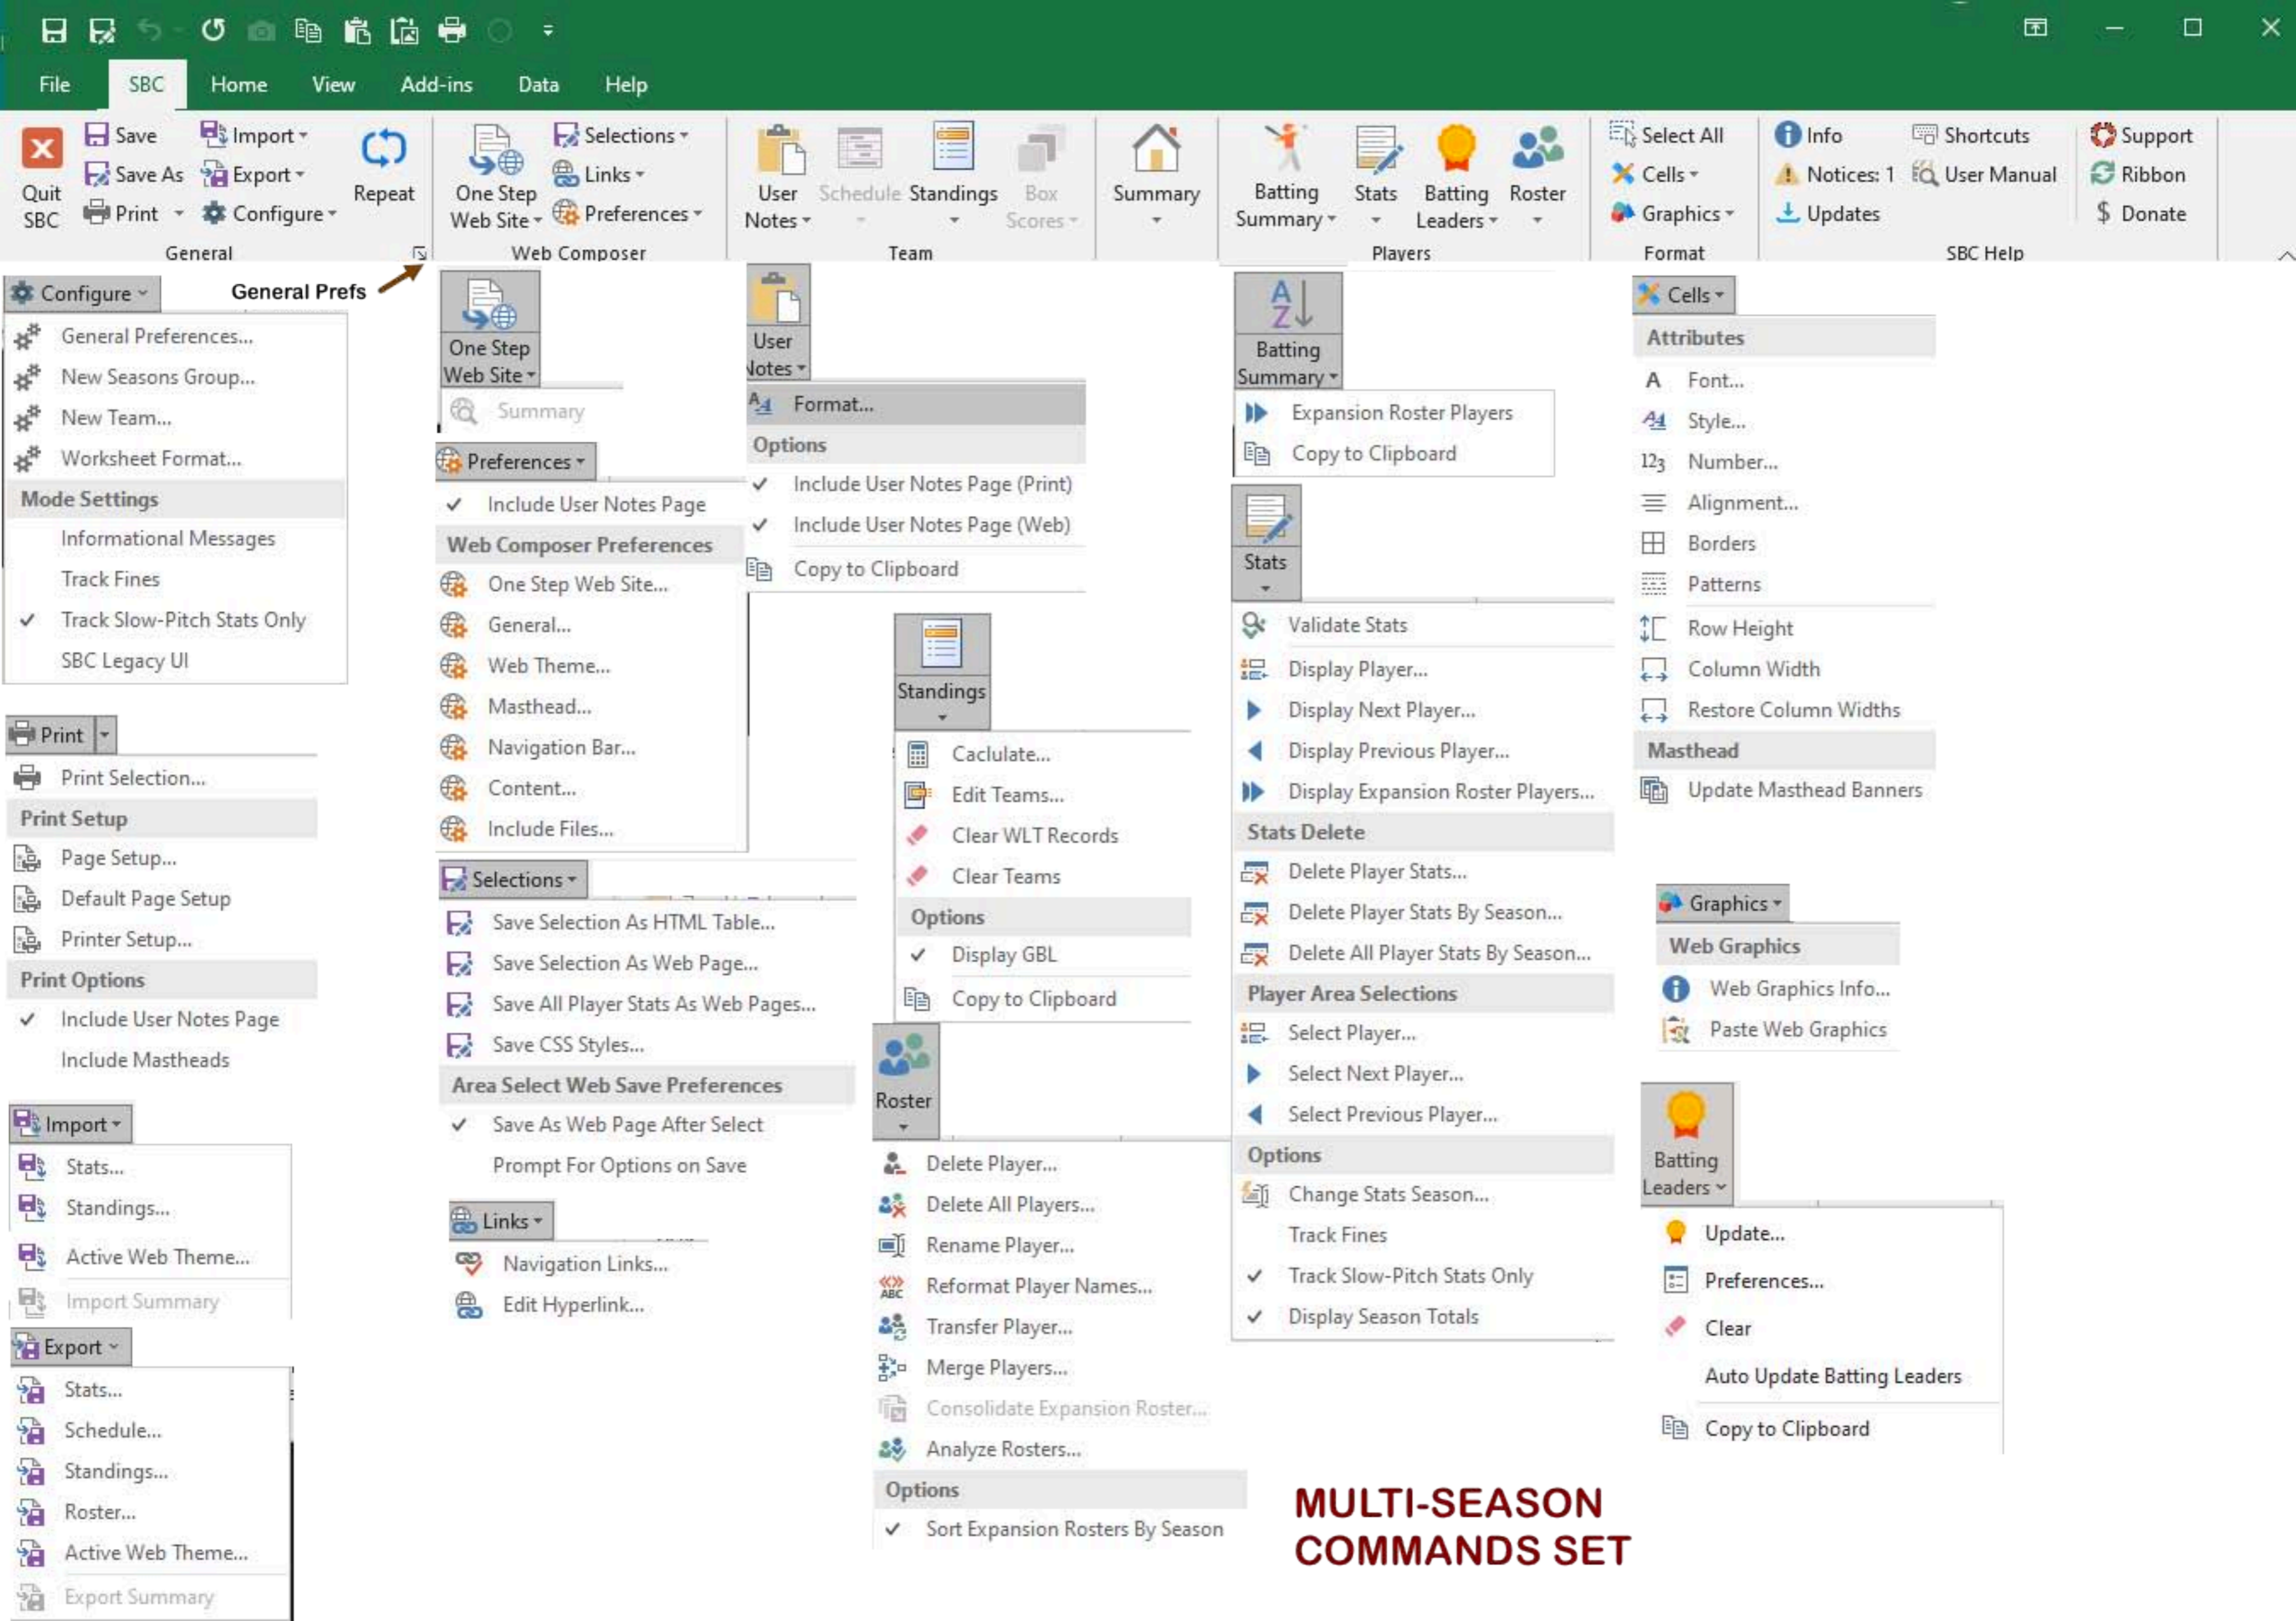

General

- Save
- Import
- Save As
- Export
- Print
- Configure
- Repeat

Web Composer

- One Step Web Site
- Links
- Preferences

Team

- User Notes
- Schedule
- Standings
- Box Scores

Summary

Players

- Batting Summary
- Stats
- Batting Leaders
- Roster

Format

- Select All
- Cells
- Graphics

SBC Help

- Info
- Shortcuts
- Support
- Notices: 1
- User Manual
- Ribbon
- Updates
- Donate

General Prefs

- General Preferences...
- New Seasons Group...
- New Team...
- Worksheet Format...
- **Mode Settings**
- Informational Messages
- Track Fines
- ☒ Track Slow-Pitch Stats Only
- SBC Legacy UI

Print

- Print Selection...
- **Print Setup**
- Page Setup...
- Default Page Setup
- Printer Setup...
- **Print Options**
- ☒ Include User Notes Page
- Include Mastheads

Import

- Stats...
- Standings...
- Active Web Theme...
- Import Summary

Export

- Stats...
- Schedule...
- Standings...
- Roster...
- Active Web Theme...
- Export Summary

Web Composer Preferences

- ☒ Include User Notes Page
- ☒ Include User Notes Page (Web)
- Copy to Clipboard
- One Step Web Site...
- General...
- Web Theme...
- Masthead...
- Navigation Bar...
- Content...
- Include Files...

User Notes

- Format...
- **Options**
- ☒ Include User Notes Page (Print)
- ☒ Include User Notes Page (Web)
- Copy to Clipboard

Standings

- Calculate...
- Edit Teams...
- Clear WLT Records
- Clear Teams
- **Options**
- ☒ Display GBL
- Copy to Clipboard

Roster

- Delete Player...
- Delete All Players...
- Rename Player...
- Reformat Player Names...
- Transfer Player...
- Merge Players...
- Consolidate Expansion Roster...
- Analyze Rosters...
- **Options**
- ☒ Sort Expansion Rosters By Season

Batting Summary

- Expansion Roster Players
- Copy to Clipboard

Stats

- Validate Stats
- Display Player...
- Display Next Player...
- Display Previous Player...
- Display Expansion Roster Players...
- **Stats Delete**
- Delete Player Stats...
- Delete Player Stats By Season...
- Delete All Player Stats By Season...

Player Area Selections

- Select Player...
- Select Next Player...
- Select Previous Player...
- **Options**
- Change Stats Season...
- Track Fines
- ☒ Track Slow-Pitch Stats Only
- ☒ Display Season Totals

Cells

- **Attributes**
- Font...
- Style...
- Number...
- Alignment...
- Borders
- Patterns
- Row Height
- Column Width
- Restore Column Widths
- **Masthead**
- Update Masthead Banners

Graphics

- **Web Graphics**
- Web Graphics Info...
- Paste Web Graphics

Batting Leaders

- Update...
- Preferences...
- Clear
- Auto Update Batting Leaders
- Copy to Clipboard

MULTI-SEASON COMMANDS SET